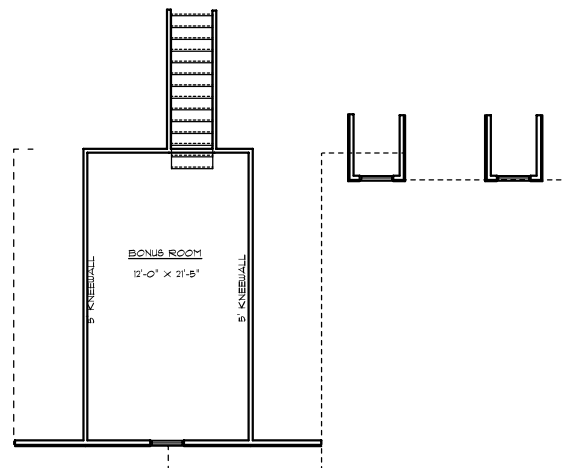

VIRGINIA

1876 SQ. FT. TOTAL

ARCHITECTURAL DETAILS OPTIONAL

RAILING OPTIONAL

1ST FLOOR LAYOUT

2ND FLOOR LAYOUT

Ph: 717-532-3810 Fax: 717-532-8819

www.rineandrinebuilders.com

This handout is for illustrative purposes only. The accuracy of the illustrations cannot be guaranteed. The right is reserved to make changes, without notice of obligation. Windows, doors and room sizes may vary on the options and elevations selected.